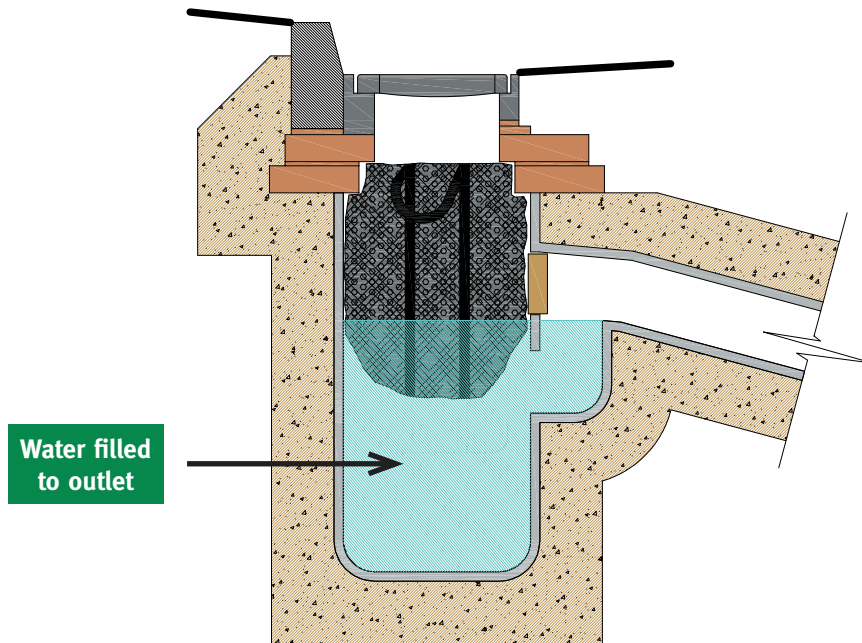

The Gully Guard

Installation diagram

	Gully Grating and Frame		Stopper
	Kerb Stone		Water
	Brickwork		Gully Guard
	Gully Wall		Gully Guard Straps
	Concrete Surround		

Maintenance

The Company (Forest Drainage Products) would recommend that an inspection procedure be put in place for the product by the organisation on a 3–4 months basis depending on site conditions.

Maintenance would simply involve the removal of the Product and power hose off in a bund to contain and manage silt and any contaminants prior to reinsertion back into the gully pot.

Without prior knowledge of the type and concentration of the contaminants that each Gully Guard has been subjected to, the Company cannot advise on appropriate disposal. The Company advises that an environmental risk assessment is conducted on an individual case-by-case basis to fully evaluate the nature of contaminants. In order to determine the appropriate method of disposal the Company would recommend that you follow your organisation's environmental waste disposal policy.

Forest Drainage Products Limited (the "Company")

Forest Drainage Products Ltd, Stardens Works,
Tewkesbury Road, Newent, Gloucestershire GL18 1LG

Tel: 01531 828960 Email: info@forestgroupuk.co.uk

www.forestgroupuk.co.uk

The Forest Group
High performance, versatile solutions